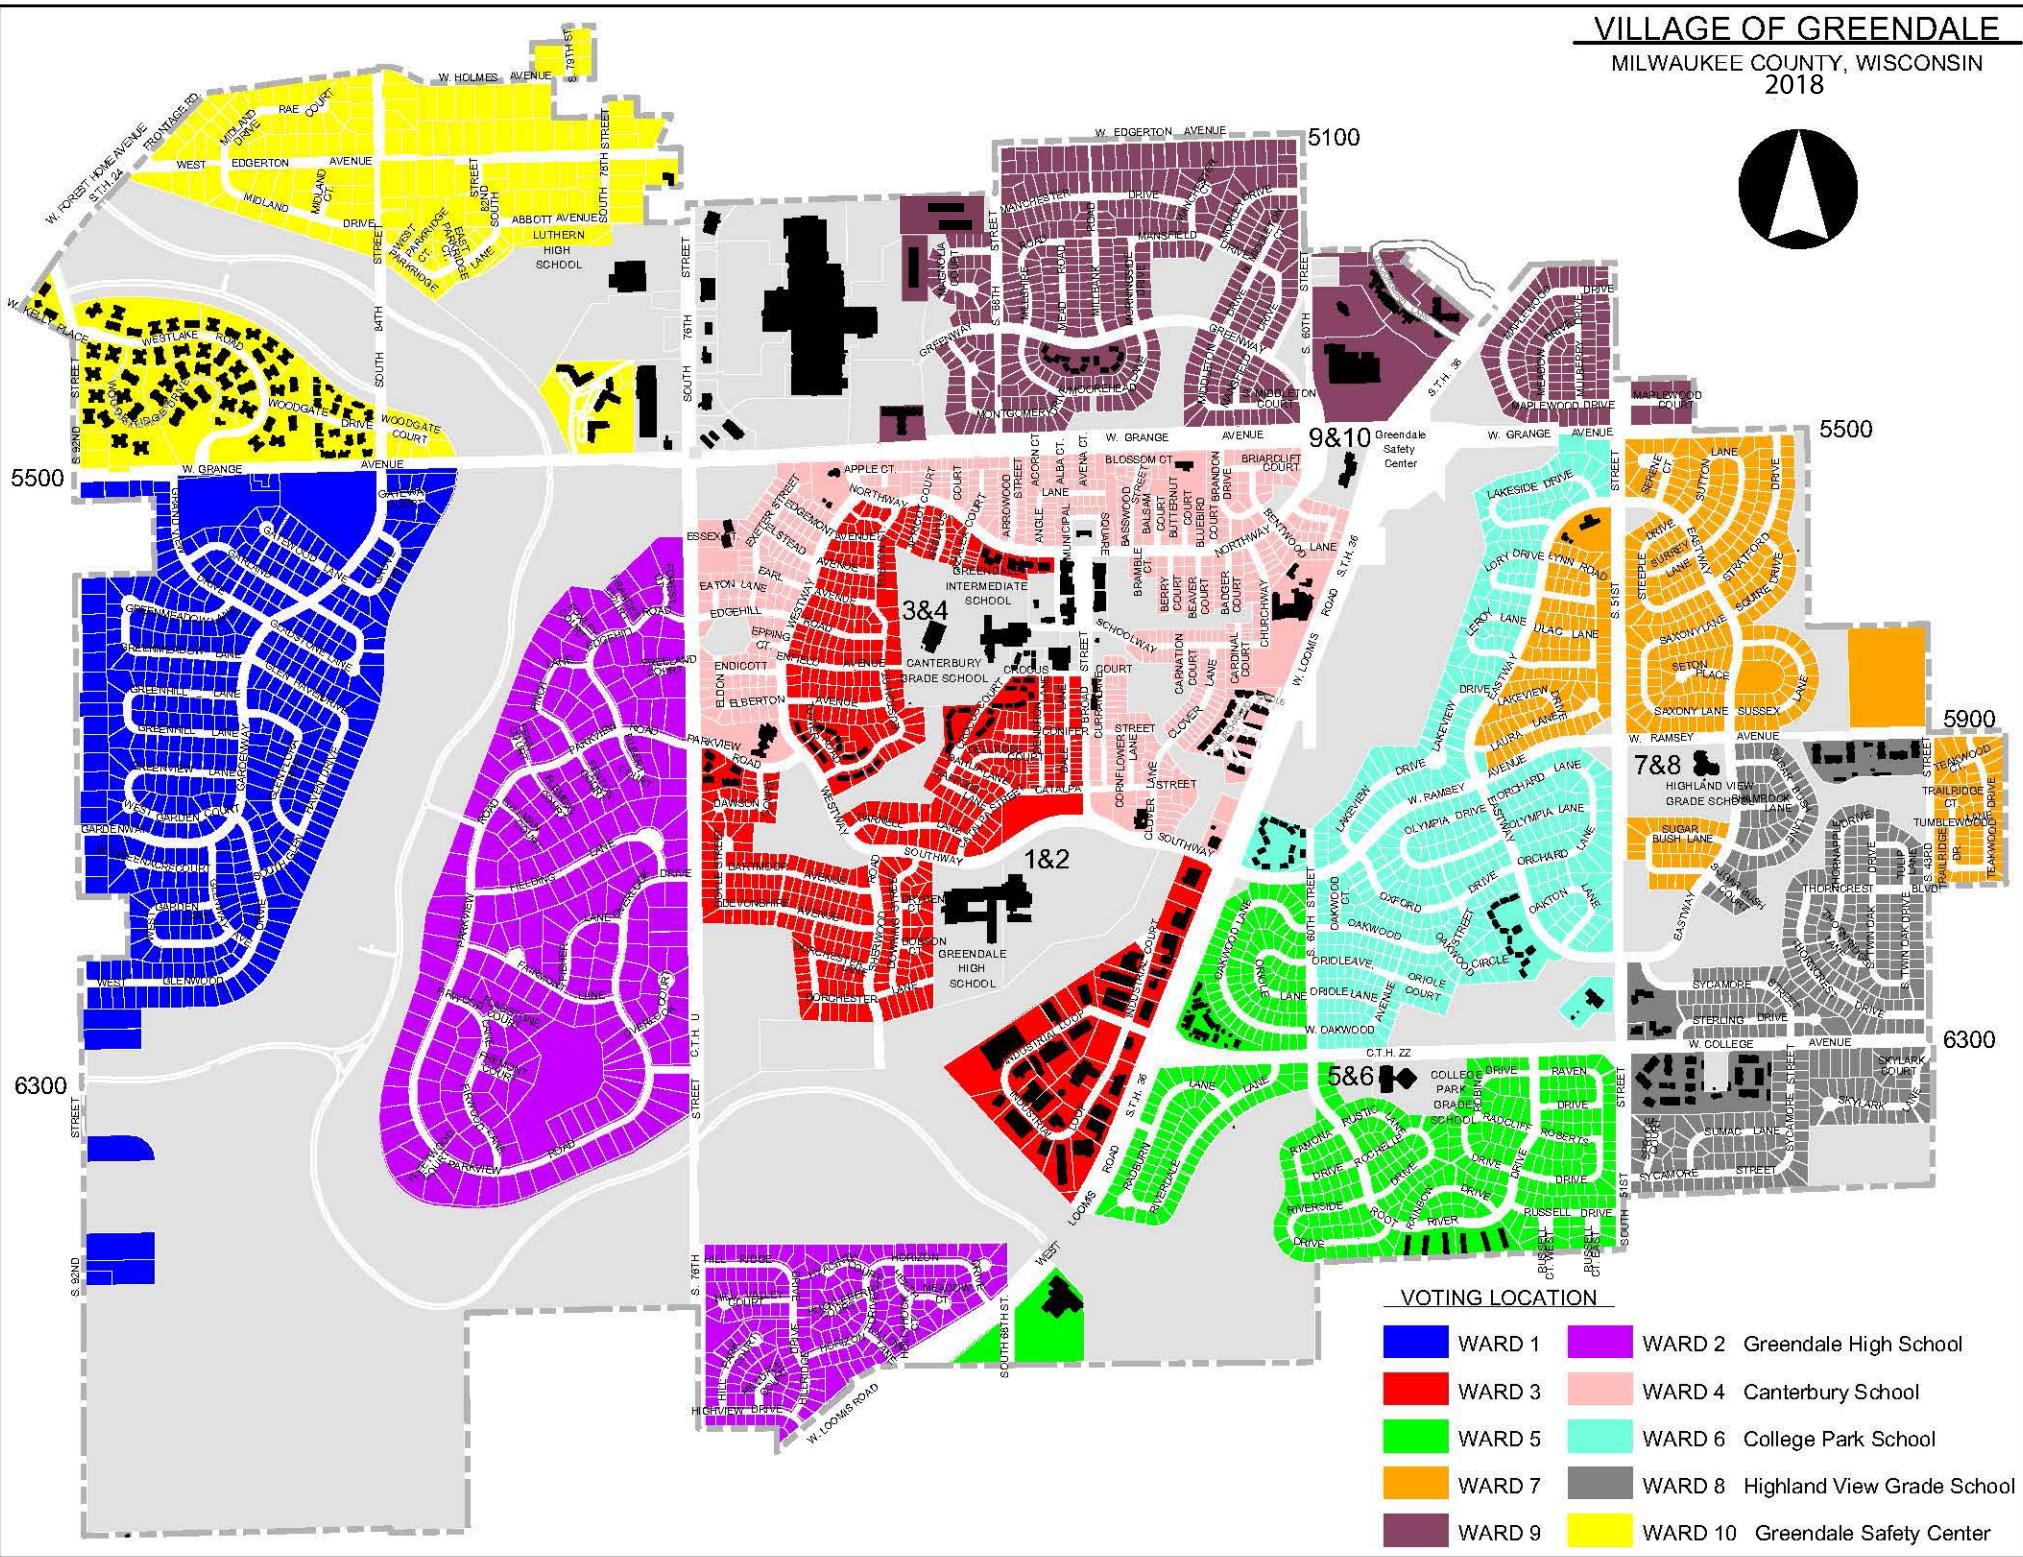

VILLAGE OF GREENDALE  
MILWAUKEE COUNTY, WISCONSIN  
2018

ABBOTT AVE.	10	DAHLIA LN	3	FLEETWOOD CT	2	LAURA LN	7	ORIOLE CT	6	SUMAC LN	8
ACORN CT	4	DALE LN	3	FLEMING CT	2	LEROY LN	6	ORIOLE LN		SURREY LN	7
ALBA CT	4	DARNELL LN	3	FOREST CT	2	LILAC LN	7	5800-5900	6	SUSSEX LN	7
ANGLE LN	4	DARTMOOR AVE	3	FOREST HOME AVE	10	LOOMIS RD		6000	5	SUTTON LN	7
APPLE CT	4	DAWSON CT	3	FOXLEY CT	2	5900-6000	4	OVERLOOK CT	2	SYCAMORE ST	8
APRICOT CT		DELLROSE CT	3	FRANCIS CT	2	6700	2	OVERLOOK DR	2	TEAKWOOD CT	7
5500	4	DENDRON LN	3	FREELAND CT	2	6800	5	OXFORD DR	6	TEAKWOOD DR	7
5600	3	DEVONSHIRE AVE	3	FREEMONT CT	2	7200-7300	2	PARKRIDGE CT E	10	THORNAPPLE DR	8
ARBUTUS CT		DOBSON CT	3	FULHAM CT	2	LORY DR	6	PARKRIDGE CT W	10	THORNCREST BLVD	8
5500	4	DORCHESTER LN	3	GARDEN LN	1	LYNN RD	7	PARKRIDGE LN	10	THORNCREST DR	8
5600	3	DOWNING ST	3	GARDEN WAY	1	MAGNOLIA CT	9	PARKVIEW RD		THORNBRIDGE LN	8
ARROWWOOD	4	DOYLE ST	3	GARLAND LN	1	MANCHESTER CT	9	6000-6400	2	TOWER RD	3
AVENA CT	4	DRYDEN CT	3	GATEWAY CT	1	MANCHESTER DR	9	7500	3	TRAILRIDGE CT	7
AZALEA CT 5500	4	EARL AVE		GATEWOOD LN	1	MANSFIELD DR	9	7600-8300	2	TRAILRIDGE DR	7
5600	3	7100-7200	3	GLADSTONE LN	1	MAPLEWOOD CT	9	RADBURN LN	5	TULIP LN	8
BADGER CT	4	7300-7400	4	GLEN FLORA DR	1	MAPLEWOOD DR	9	RADCLIFF DR	5	TUMBLEWOOD LN	7
BALSAM CT	4	EASTWAY 5200	7	GLEN HAVEN DR	1	MEAD RD	9	RAE CT	10	TWIN OAK DR	8
BASSWOOD ST	4	5300	6	GLENWAY LN	1	MEADOW DR	9	RAINBOW DR	5	WESTLAKE DR	10
BEAVER CT	4	EATON LN	4	GLENWOOD DR	1	MIDDLETON CT N	9	RAMONA DR	5	WESTWAY	3
BENTWOOD LN	4	EDGEHILL 7200	3	GRANDVIEW DR	1	MIDDLETON CT S	9	RAMSEY AVE	8	WILD CHERRY CR	10
BERRY CT	4	7300-7500	4	GRANGE AVE		MIDDLETON DR	9	RAVEN DR	5	WILDROSE CR	10
BLOSSOM CT	4	7600-7800	2	6300-7000	4	MIDLAND CT	10	RIVERDALE LN	5	WINTERGREEN CT	10
BLUEBIRD ST	4	EDGEMONT AVE		7010	9	MIDLAND DR	10	RIVERSIDE DR	5	WOLFBERRY CR	10
BRAMBLE CT	4	7200	3	7700	10	MILLBANK RD	9	ROBERTS DR	5	WOODBIDGE DR	10
BRANDON ST	4	7300	4	8800-9100	1	MILLSHIRE RD	9	ROBIN DR	5	WOODGATE CT	10
BRIARCLIFT CT	4	EDGERTON		GREENACRE CT	1	MOCKINGBIRD LN	9	ROCHELLE DR	5	S. 51ST STREET	
BROAD ST	4	6000-6700	9	GREENHILL LN	1	MONTGOMERY DR	9	ROOT RIVER DR	5	5300-5400	9
BUTTERNUT CT	4	7600-9200	10	GREENMEADOW LN	1	MOOREHEAD LN	9	RUSSELL CT E	5	6200	8
CARDINAL CT	4	ELBERTON 7200	3	GREENVIEW LN	1	MORLEY DR	9	RUSSELL CT W	5	S 60TH STREET	
CARNATION CT	4	7300-7400	4	GREENWAY	9	MORNINGSIDE DR	9	RUSSELL DR	5	5100	9
CATALPA 6300	4	ELDON ST	4	GROVE TERRACE	1	MULBERRY DR	9	RUSTIC LN	5	6100	6
6700-6800	3	ELSTEAD AVE.		HEATHMEADOW CT	2	MUNICIPAL SQ	4	SAXONY LN	7	S 68TH STREET	9
CHURCHWAY	4	7200	3	HIGHLAND LN	6	NORTHWAY		SCHOOLWAY	4	S 76TH STREET	
CHURCHWOOD CR	4	7300	4	HIGHVIEW DR	2	6000	4	SERENE CT	7	5200-5399	9
CHURCHWOOD LN	4	ENDICOTT AVE	4	HILL DALE CT	2	6700	3	SETON PL	7	5400-5699	4
CLOVER LN	4	ENFIELD AVE	3	HILL PARK CT	2	6800	4	SHAMROCK LN	8	5700-6100	2
COLLEGE AVE		EPPING CT	4	HILL VALLEY CT	2	7200	3	SKYLARK LN	8	S 78TH STREET	10
4400-5000	8	EUSTON ST	3	HILLRIDGE DR	2	OAKTON	6	SKYLARK CT	8	S 79TH STREET	10
6200	5	EXETER ST	4	HOLLOW LN	2	OAKWOOD AVE	6	SPRUCE CT	8	S 82ND STREET	10
CONIFER LN		FAIRMONT	2	HOLLYHOCK CT	2	OAKWOOD CR	6	SQUIRE DR	7	S 84TH STREET	10
6300-6400	4	FENTON CT	2	HOLMES AVE	10	OAKWOOD CT	6	STEEPLE DR	7	S 92ND STREET	
6700	3	FERN CT	2	HORIZON DR	2	OAKWOOD LN W	5	STERLING DR	8	5400	10
CORNFLOWER	4	FIELDING LN	2	HUCKLEBERRY CT	2	OAKWOOD ST	6	STRATFORD DR	7	5600-6400	1
CROCUS CT 6400	4	FILBERT CT	2	HYACINTH CT	2	OLD LOOMIS RD	2	SUGARBUSH CT	8	<b>1 &amp; 2 HIGH SCHOOL</b>	
6700-6900	3	FINCH LN	2	KELLEY PL	10	OLYMPIA DR	6	SUGARBUSH LN		<b>3 &amp; 4 CANTERBURY SCHOOL</b>	
CURRANT LN	4	FIRWOOD LN	2	LAKEVIEW DR	6	OLYMPIA LN	6	5800	7	<b>5 &amp; 6 COLLEGE PARK SCHOOL</b>	
DAFFODIL LN	3	FISHER LN	2	LAKEVIEW DR 5200-5400	7	ORCHARD LN	6	5900	8	<b>7 &amp; 8 HIGHLAND VIEW SCHOOL</b>	
		FLAGSTONE CT	2	5500-5800	6	ORIOLE AVE	6			<b>9 &amp; 10 SAFETY CENTER</b>	